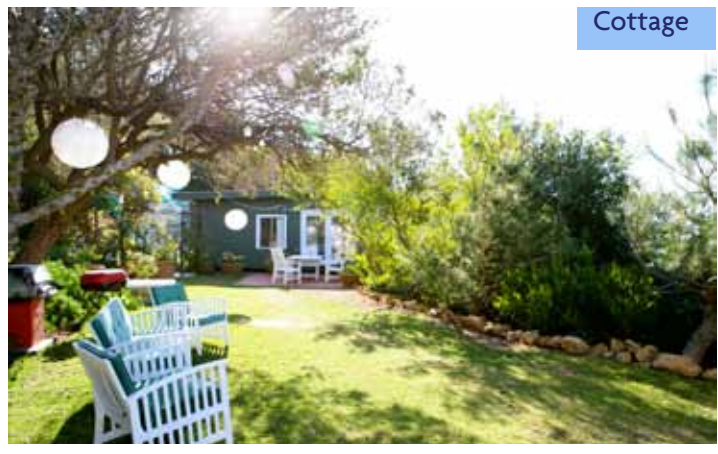

Rancho Del Cielo Malibu

Old California Homestead • 19 acres with unobstructed 220 degree ocean view (sunrise and sunset) • olive and oak groves • barn • cottage • dirt roads • trails • horses • large lawn • gardens • outdoor fireplaces • decks • 1 mile from P.C.H above Paradise Cove • parking for 40 cars

Main House

Barn

Cottage